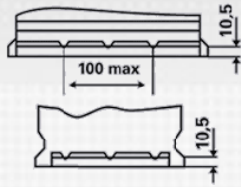

DRAWINGS

B03